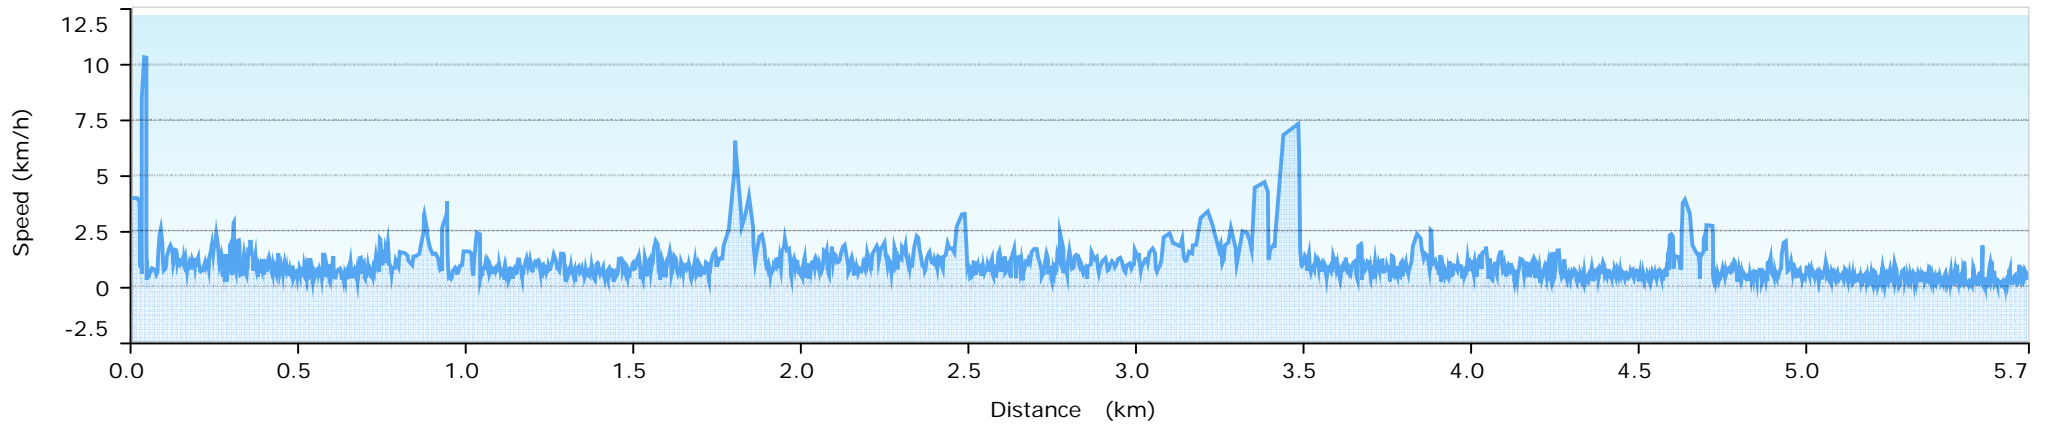

Graph

Statistics

Summary

Points: 3026 Distance: 5.7 km Area: 40305 sq m

Time

Elapsed Time: 8:33:59 Moving Time: 1:56:53 Stopped Time: 6:37:06

Speed

Avg: 0.7 km/h Avg Moving: 2.9 km/h Min: 0.0 km/h Max: 25 km/h

Elevation

Min: 5774 m Max: 6535 m Ascent: 735 m Descent: 28 m Grade: 12.5 %

2017-08-04 07:07:40 Day

Index	Elevation	Leg Distance	Leg Time	Leg Speed	Leg Course	Time	Position
1	5818 m	13 m	0:00:14	3.5 km/h	144.4° true	4.08.2017 7:07:40	N38° 57.767' E71° 59.921'
2	5819 m	7 m	0:00:05	5 km/h	264.0° true	4.08.2017 7:07:54	N38° 57.761' E71° 59.926'
3	5810 m	1 m	0:00:01	3.0 km/h	326.4° true	4.08.2017 7:07:59	N38° 57.761' E71° 59.921'
4	5774 m	1 m	0:00:01	2.0 km/h	333.1° true	4.08.2017 7:08:00	N38° 57.761' E71° 59.921'
5	5821 m	0 m	0:00:01	1.1 km/h	311.5° true	4.08.2017 7:08:01	N38° 57.761' E71° 59.921'
6	5830 m	1 m	0:00:02	1.1 km/h	303.8° true	4.08.2017 7:08:02	N38° 57.761' E71° 59.921'
7	5835 m	1 m	0:00:02	1.0 km/h	264.0° true	4.08.2017 7:08:04	N38° 57.761' E71° 59.920'
8	5839 m	1 m	0:00:03	0.7 km/h	284.8° true	4.08.2017 7:08:06	N38° 57.761' E71° 59.920'
9	5821 m	0 m	0:00:01	0.9 km/h	306.3° true	4.08.2017 7:08:09	N38° 57.762' E71° 59.920'
10	5839 m	1 m	0:00:01	1.8 km/h	313.0° true	4.08.2017 7:08:10	N38° 57.762' E71° 59.919'
11	5849 m	0 m	0:00:01	1.7 km/h	318.7° true	4.08.2017 7:08:11	N38° 57.762' E71° 59.919'
12	5854 m	0 m	0:00:01	1.3 km/h	260.9° true	4.08.2017 7:08:12	N38° 57.762' E71° 59.919'
13	5848 m	0 m	0:00:01	1.5 km/h	227.4° true	4.08.2017 7:08:13	N38° 57.762' E71° 59.919'
14	5858 m	0 m	0:00:02	0.7 km/h	252.2° true	4.08.2017 7:08:14	N38° 57.762' E71° 59.919'