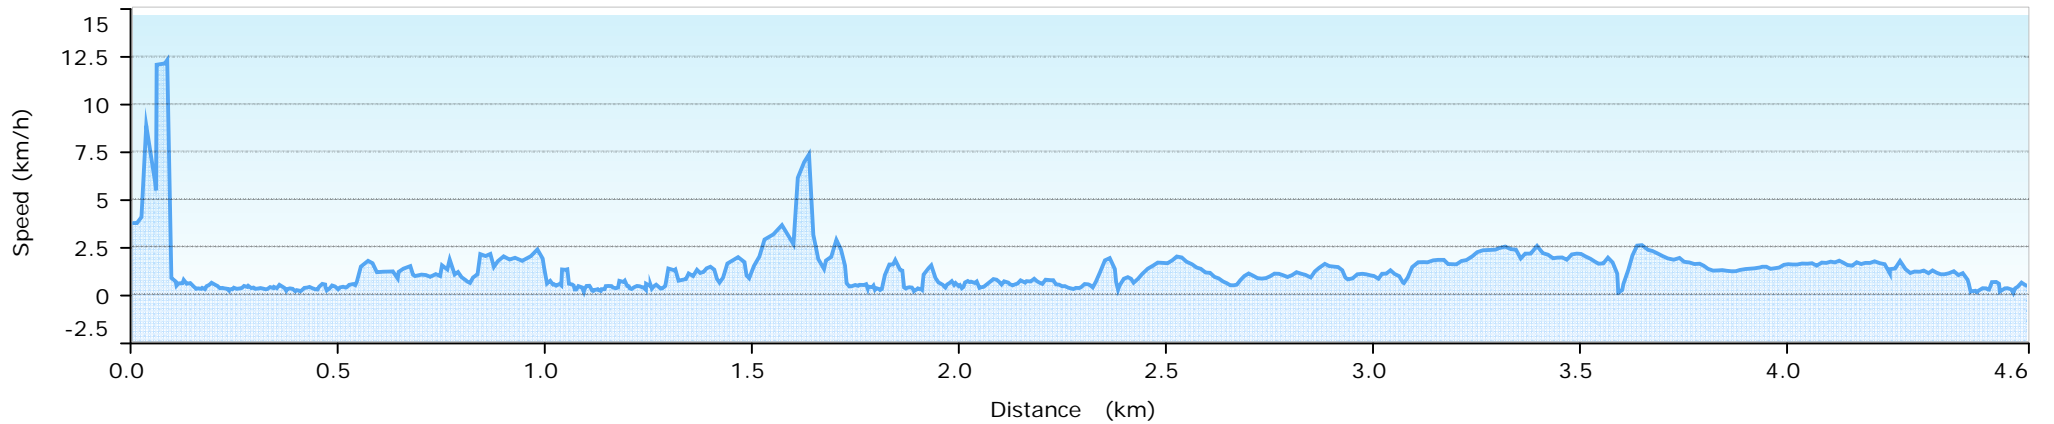

13.08.2017 17:49:48

Graph

Statistics

Summary

Points: 562 Distance: 4.6 km Area: 0.2 sq km

Time

Elapsed Time: 6:53:13 Moving Time: 1:46:52 Stopped Time: 5:06:21

Speed