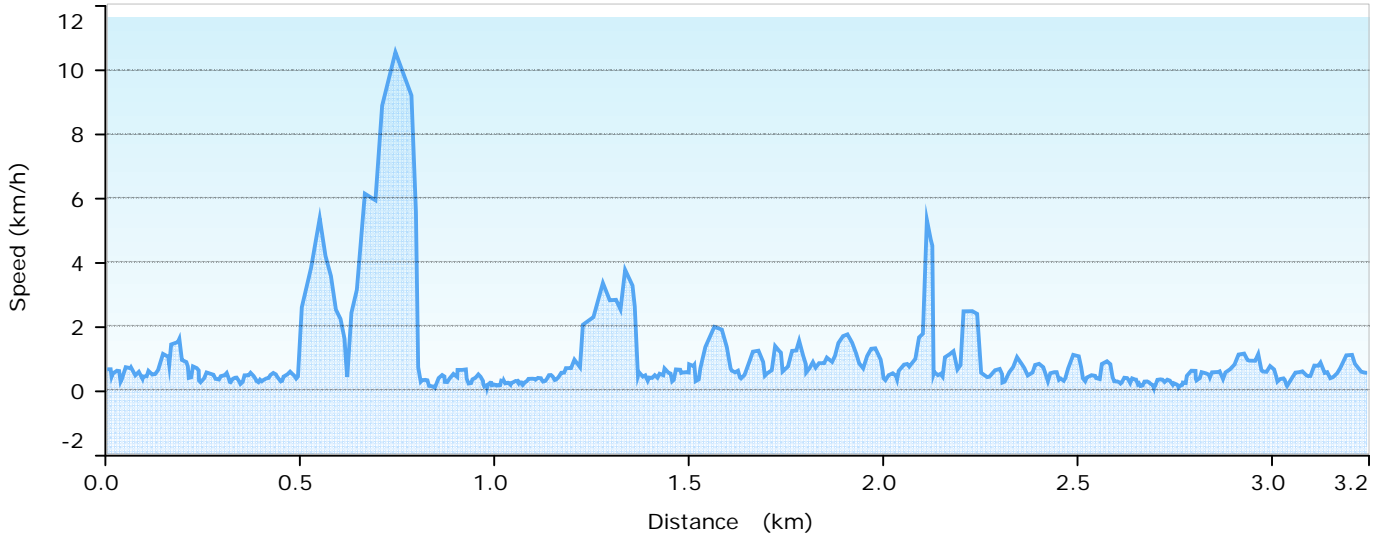

13.08.2017 17:49:48

1.01.2010

Graph

Statistics

Summary

Points: 449 Distance: 3.2 km Area: 4659 sq m

Time

Elapsed Time: 7:31:17 Moving Time: 0:38:44 Stopped Time: 6:52:33

Speed

Avg: 0.4 km/h Avg Moving: 5 km/h Min: 0.0 km/h Max: 15 km/h

Elevation

Min: 5210 m **Max: 5708 m** Ascent: 509 m Descent: 37 m Grade: 14.5 %

Index	Elevation	Leg Distance	Leg Time	Leg Speed	Leg Course	Time	Position
1	5210 m	9 m	0:00:36	0.9 km/h	206.5° true	2.08.2017 9:48:54	N38° 58.913' E71° 59.105'
2	5226 m	2 m	0:00:45	0.2 km/h	182.7° true	2.08.2017 9:49:30	N38° 58.909' E71° 59.102'
3	5344 m	3 m	0:01:01	0.2 km/h	194.0° true	2.08.2017 9:50:15	N38° 58.908' E71° 59.102'
4	5374 m	10 m	0:00:33	1.1 km/h	329.4° true	2.08.2017 9:51:16	N38° 58.906' E71° 59.102'
5	5374 m	6 m	0:00:46	0.5 km/h	174.1° true	2.08.2017 9:51:49	N38° 58.911' E71° 59.098'
6	5375 m	3 m	0:01:20	0.2 km/h	344.6° true	2.08.2017 9:52:35	N38° 58.908' E71° 59.098'
7	5376 m	3 m	0:01:22	0.1 km/h	32.7° true	2.08.2017 9:53:55	N38° 58.910' E71° 59.098'
8	5378 m	11 m	0:00:56	0.7 km/h	159.9° true	2.08.2017 9:55:17	N38° 58.911' E71° 59.099'