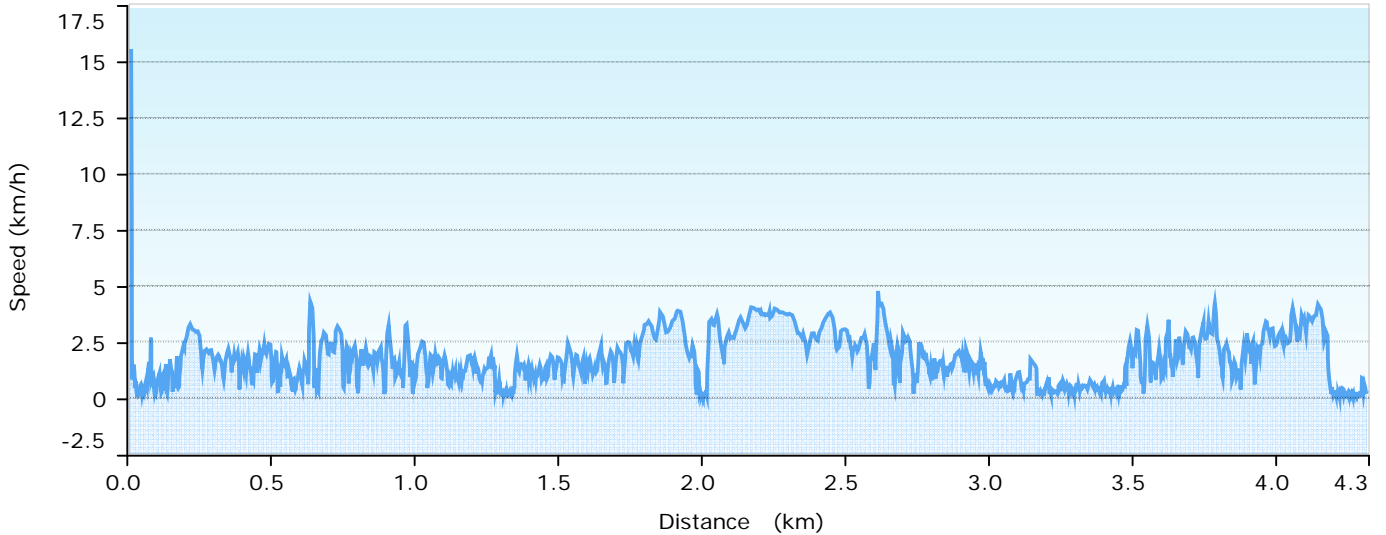

1.01.2010

Graph

Statistics

Summary

Points: 1647 Distance: 4.3 km Area: 803 sq m

Time

Elapsed Time: 4:57:35 Moving Time: 1:34:00 Stopped Time: 3:23:35

Speed

Avg: 0.9 km/h Avg Moving: 2.8 km/h Min: 0.0 km/h Max: 22 km/h

Elevation

Min: 4267 m Max: 4519 m Ascent: 339 m Descent: 245 m Grade: 2.2 %

Index	Elevation	Leg Distance	Leg Time	Leg Speed	Leg Course	Time	Position
1	4267 m	6 m	0:00:01	22 km/h	213.7° true	17.07.2017 6:48:50	N39° 01.000' E71° 59.228'
2	4267 m	3 m	0:00:05	2.0 km/h	164.0° true	17.07.2017 6:48:51	N39° 00.997' E71° 59.226'
3	4273 m	0 m	0:00:02	0.2 km/h	251.1° true	17.07.2017 6:48:56	N39° 00.996' E71° 59.226'
4	4278 m	1 m	0:00:02	1.8 km/h	353.4° true	17.07.2017 6:48:58	N39° 00.996' E71° 59.226'
5	4283 m	0 m	0:00:02	0.9 km/h	299.4° true	17.07.2017 6:49:00	N39° 00.996' E71° 59.226'
6	4288 m	0 m	0:00:02	0.5 km/h	331.0° true	17.07.2017 6:49:02	N39° 00.996' E71° 59.226'
7	4293 m	1 m	0:00:02	1.1 km/h	48.2° true	17.07.2017 6:49:04	N39° 00.997' E71° 59.226'
8	4296 m	1 m	0:00:02	2.4 km/h	31.1° true	17.07.2017 6:49:06	N39° 00.997' E71° 59.226'